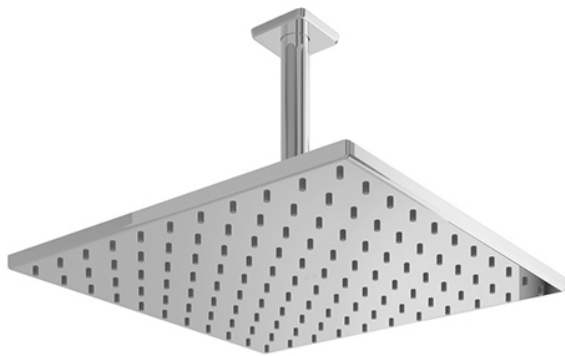

Fixed Shower Head (Ceiling Type)

Features

- Elevate your shower experience with our fixed shower heads, designed for sleek aesthetics and reliable performance, ensuring a refreshing and enjoyable bathing routine.

Specifications

Water Pressure: 0.05 Mpa ~ 1.0 Mpa

Shape: Square

Size: 300mm x 300mm

Parts description

- TX491SI**
Fixed Shower Head (Ceiling Type)