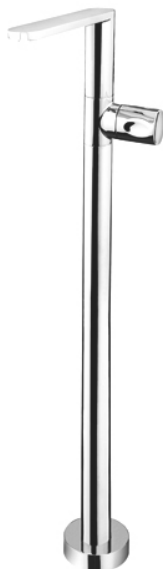

LE MUSE
Floor Standing Lavatory Faucet

Features

- Discover our diverse range of accessories designed to enhance your bathroom space. These essential components offer flexibility and style, ensuring seamless integration and functionality for any design.

Specifications

Finish: Nickel Chrome

Water Pressure: 0.05MPa~0.75MPa

Parts description

- **TX128LQBR**
Floor Standing Lavatory Faucet