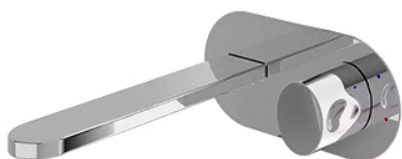

LE MUSE
 Wall Mounted Single Lever Lavatory Faucet
 (w/o Pop-up Waste)

Features

- Discover our diverse range of accessories designed to enhance your bathroom space. These essential components offer flexibility and style, ensuring seamless integration and functionality for any design.

Specifications

Finish: Nickel Chrome

Water Pressure: 0.05MPa~0.75MPa

Parts description

- **TX120LQBR**
 Wall Mounted Single Lever Lavatory Faucet
 (w/o Pop-up Waste)