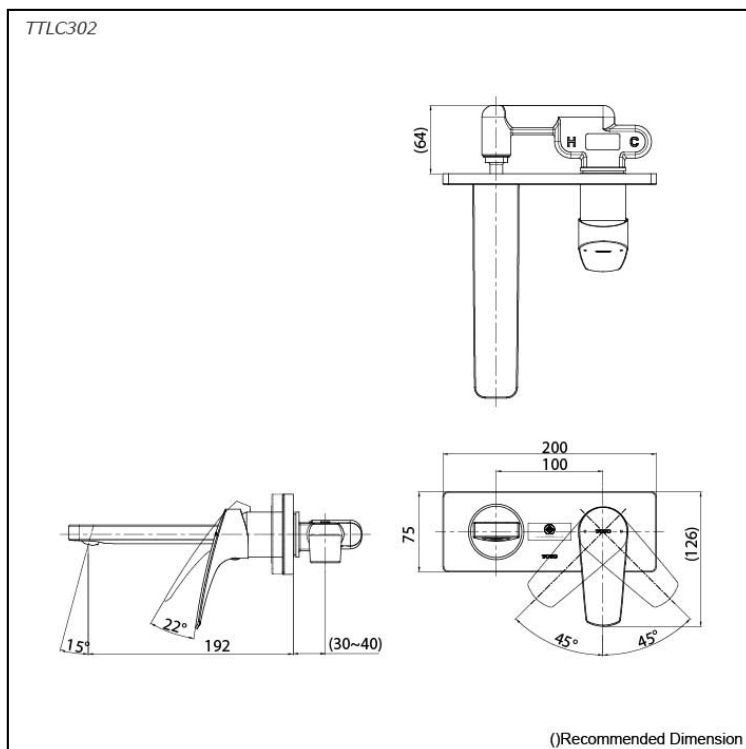

### Specifications

Water Pressure: 0.05MPa~0.75MPa

Finish: Nickel Chrome

Material: Brass

### Parts description

- **TTLC302**  
 Wall Mount Single Lever Lavatory Faucet  
 w/o Pop-Up Waste