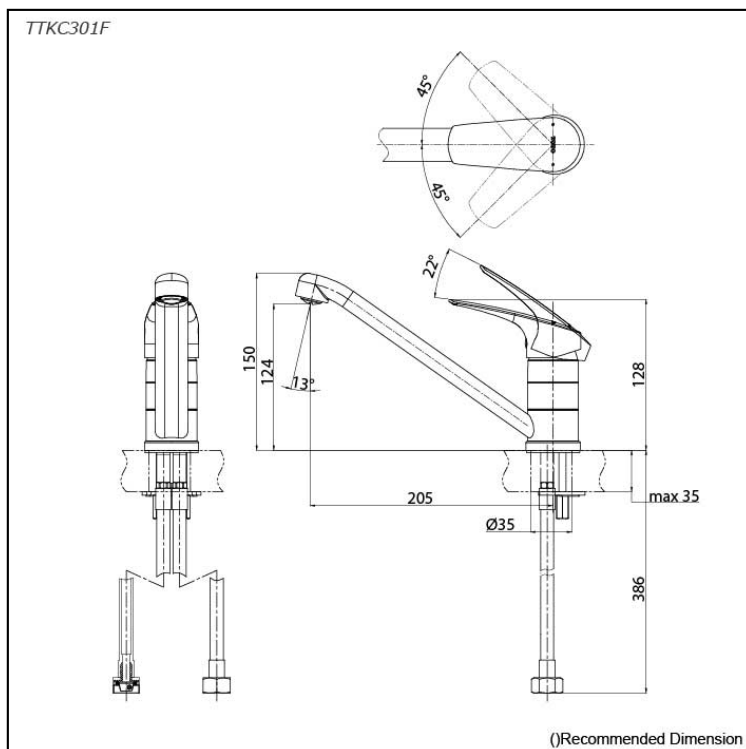

### Specifications

Water Pressure: 0.05MPa~0.75MPa

Hole: 1 hole

Finish: Nickel Chrome

Material: Brass

### Parts description

- **TTKC301F**  
Single Lever Kitchen Faucet