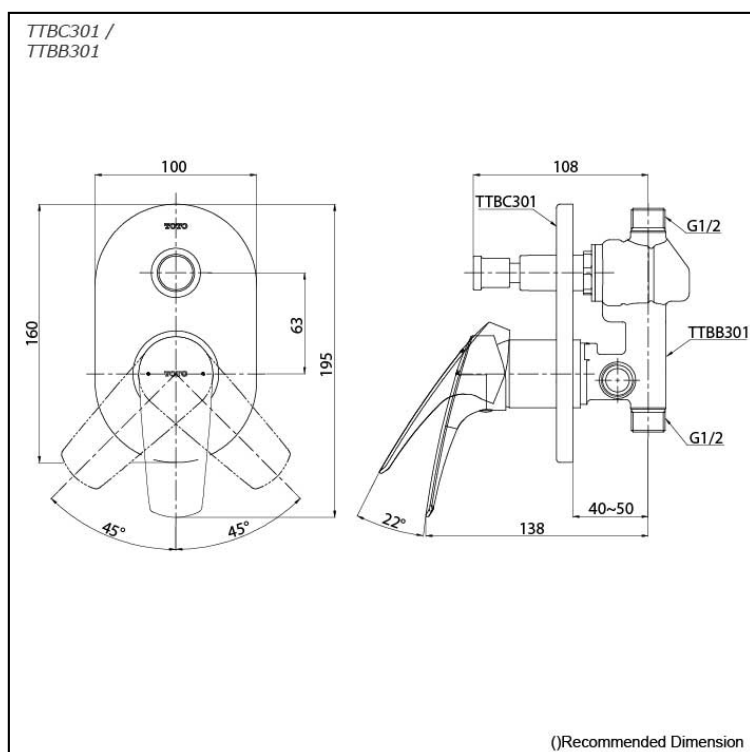

### Specifications

Water Pressure: 0.05MPa~0.75MPa

Finish: Nickel Chrome

Material: Brass

### Parts description

- **TTBC301 / TTBB301**  
Single Lever Bath and Shower Mixer w/ Diverter