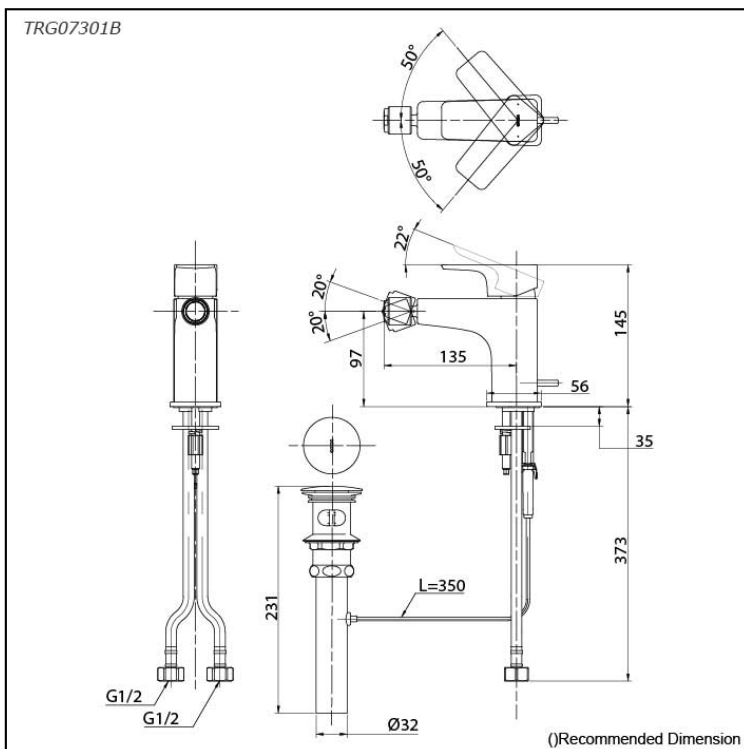

### Specifications

Material: Brass  
Water Pressure: 0.05MPa~1.0MPa

### Parts description

- **TRG07301B**  
Bidet Faucet  
(w/ Pop-up Waste)

# Flow Rate

TRG07301B