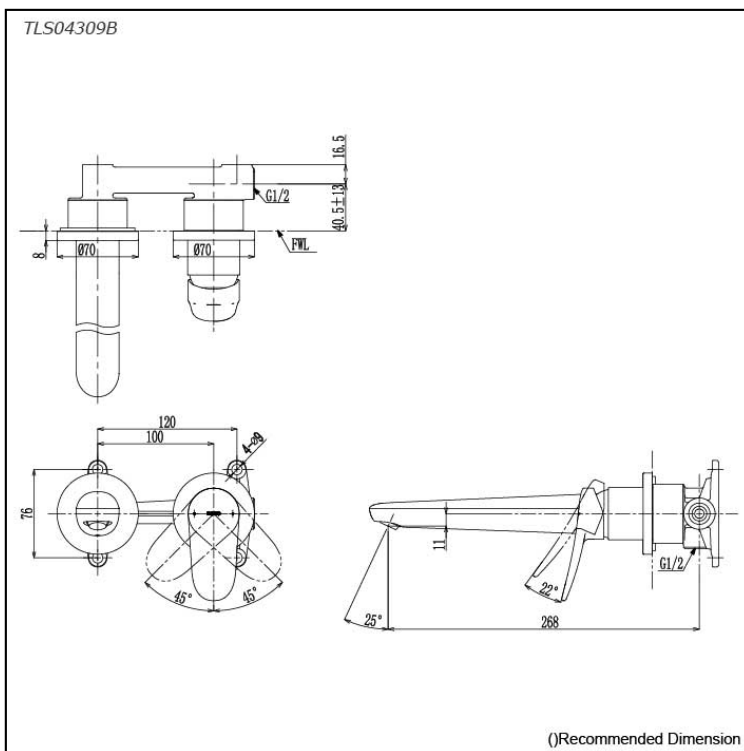

LF Series
 Wall-Mount Single Lever Lavatory Faucet
 (Long Spout) (w/o Pop-up Waste)

Features

- Discover a powerful presence in a compact form, featuring a flexible handle that combines functionality with a sleek, modern aesthetic.
- High corrosion resistance plating.
- TOTO original cartridge for smooth control

Specifications

Finish: Chrome
 Material: Brass
 Water Pressure: 0.05MPa~1.0MPa

Parts description

- **TLS04309B**
 Wall-Mount Single Lever Lavatory Faucet
 (Long Spout) w/o waste fitting

Flow Rate

TLS04309B