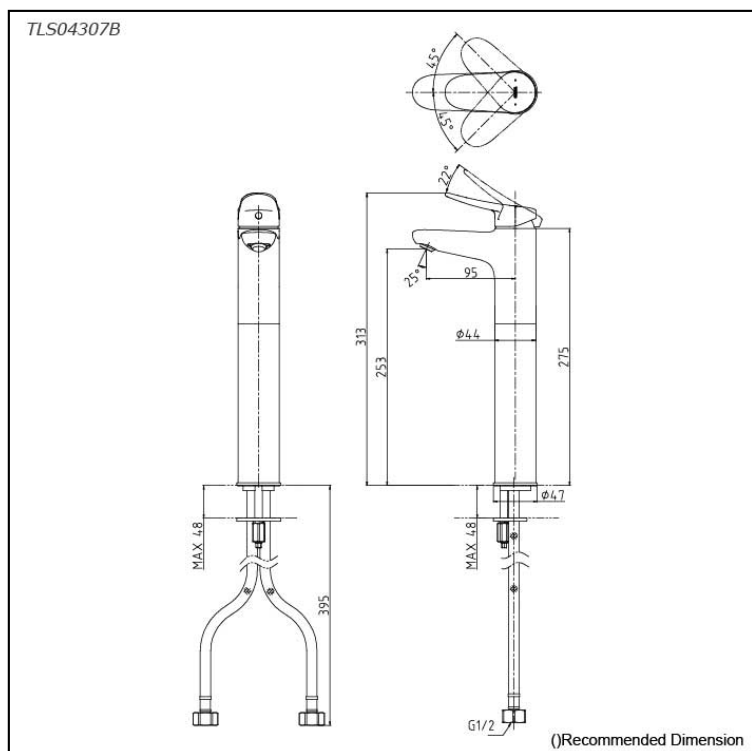

*LF Series
Single Lever Lavatory Faucet
(Tall Vessel)
(w/o Pop-up Waste)*

Features

- Discover a powerful presence in a compact form, featuring a flexible handle that combines functionality with a sleek, modern aesthetic.
- High corrosion resistance plating.
- TOTO original cartridge for smooth control

Specifications

Finish: Chrome
Material: Brass
Water Pressure: 0.05MPa~1.0MPa

Parts description

- **TLS04307B**
Single Lever Lavatory Faucet (Tall Vessel)
(w/o Pop-up Waste)

Flow Rate

TLS04307B