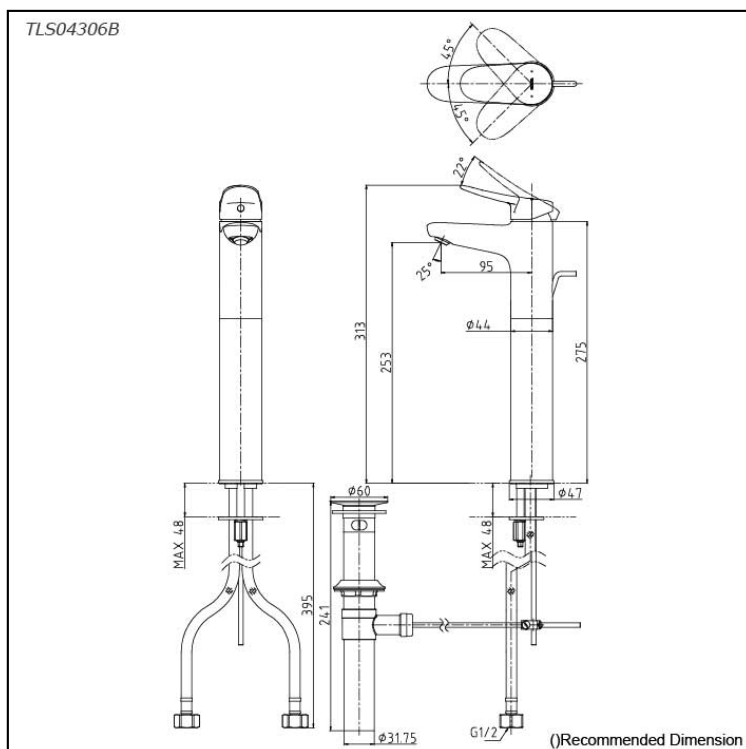

*LF Series
Single Lever Lavatory Faucet
(Tall Vessel)
(w/ Pop-up Waste)*

Features

- Discover a powerful presence in a compact form, featuring a flexible handle that combines functionality with a sleek, modern aesthetic.
- High corrosion resistance plating.
- TOTO original cartridge for smooth control

Specifications

Finish: Chrome
Material: Brass
Water Pressure: 0.05MPa~1.0MPa

Parts description

- **TLS04306B**
Single Lever Lavatory Faucet (Tall Vessel)
(w/ Pop-up Waste)

Flow Rate

TLS04306B