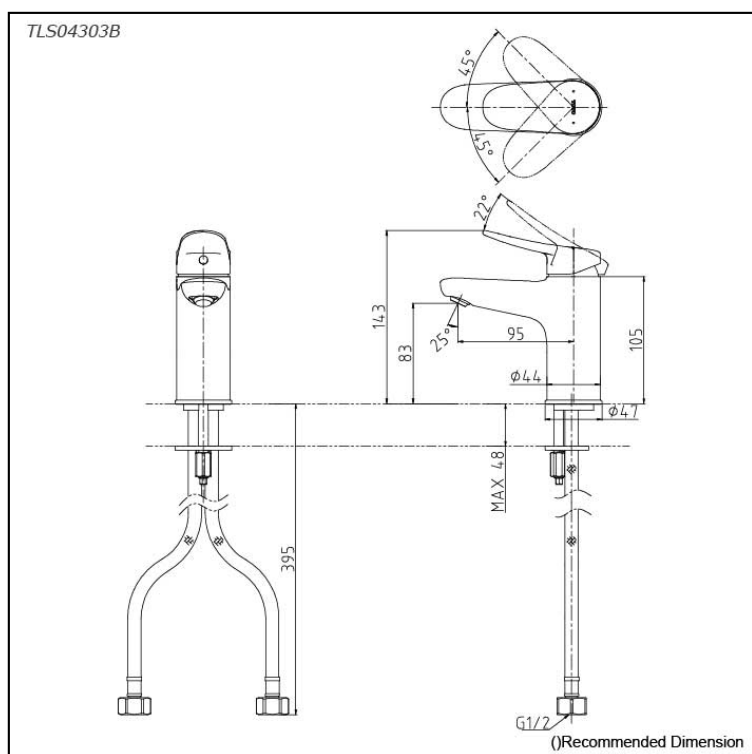

### Specifications

Finish: Chrome  
 Material: Brass  
 Water Pressure: 0.05MPa~1.0MPa

### Parts description

- **TLS04303B**  
 Single Lever Lavatory Faucet (w/o Pop-up Waste)

### Flow Rate

TLS04303B