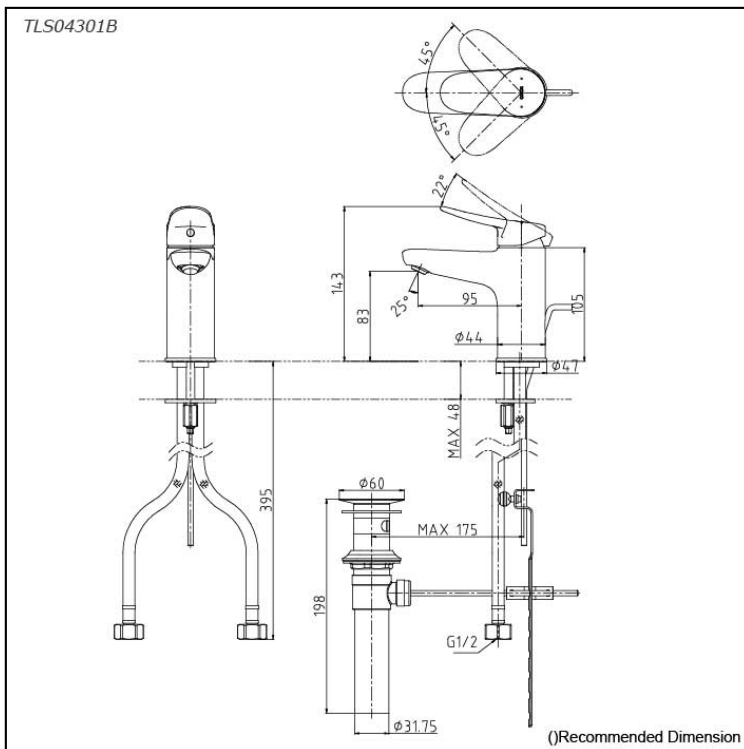

*LF Series
Single Lever Lavatory Faucet
(w/ Pop-up Waste)*

Features

- Discover a powerful presence in a compact form, featuring a flexible handle that combines functionality with a sleek, modern aesthetic.
- High corrosion resistance plating.
- TOTO original cartridge for smooth control

Specifications

Finish: Chrome
Material: Brass
Water Pressure: 0.05MPa~1.0MPa

Parts description

- **TLS04301B**
Single Lever Lavatory Faucet (w/ Pop-up Waste)

Flow Rate

TLS04301B