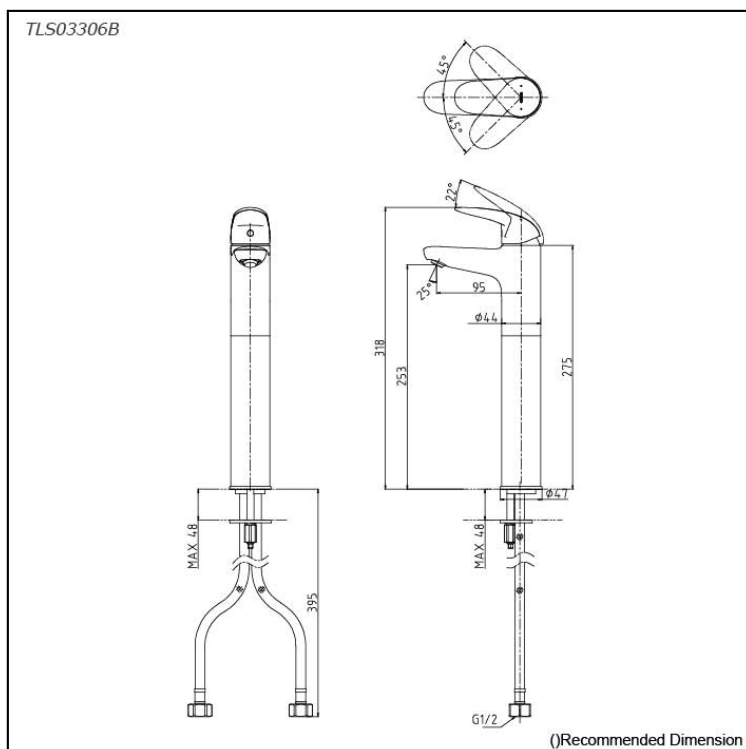

LC Series
Single Lever Lavatory Faucet
(Tall Vessel)
(w/o Pop-up Waste)

Features

- Experience the beauty of flowing curves, where a lovingly designed handle enhances both aesthetics and comfort for enduring use.
- High corrosion resistance plating.
- TOTO original cartridge for smooth control

Specifications

Finish: Chrome
Material: Brass
Water Pressure: 0.05MPa~1.0MPa

Parts description

- **TLS03306B**
Single Lever Lavatory Faucet (Tall Vessel)
(w/o Pop-up Waste)

Flow Rate

TLS03306B