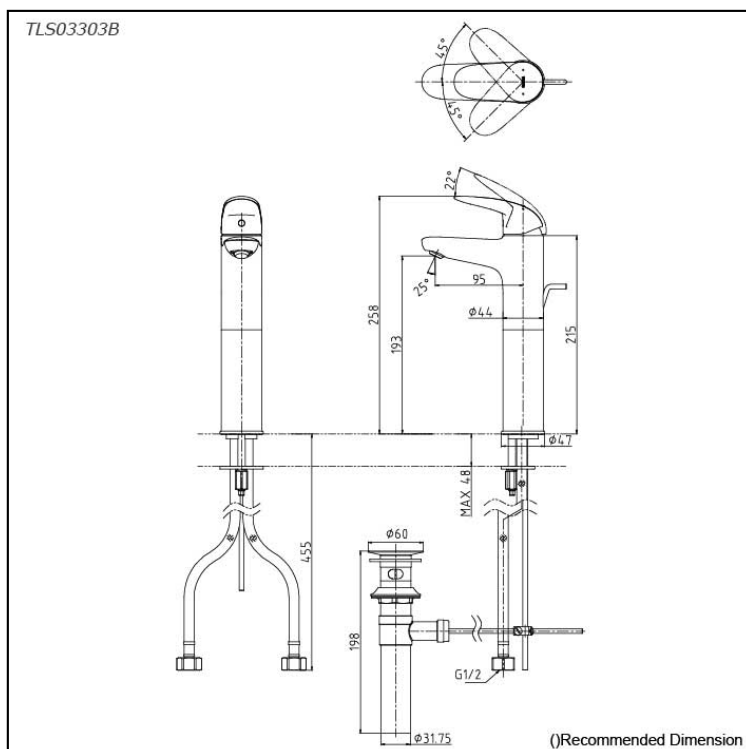

LC Series
Single Lever Lavatory Faucet
(Semi-tall Vessel)
(w/ Pop-up Waste)

Features

- Experience the beauty of flowing curves, where a lovingly designed handle enhances both aesthetics and comfort for enduring use.
- High corrosion resistance plating.
- TOTO original cartridge for smooth control

Specifications

Finish: Chrome
Material: Brass
Water Pressure: 0.05MPa~1.0MPa

Parts description

- **TLS03303B**
Single Lever Lavatory Faucet (Semi-tall Vessel) (w/ Pop-up Waste)

Flow Rate

TLS03303B