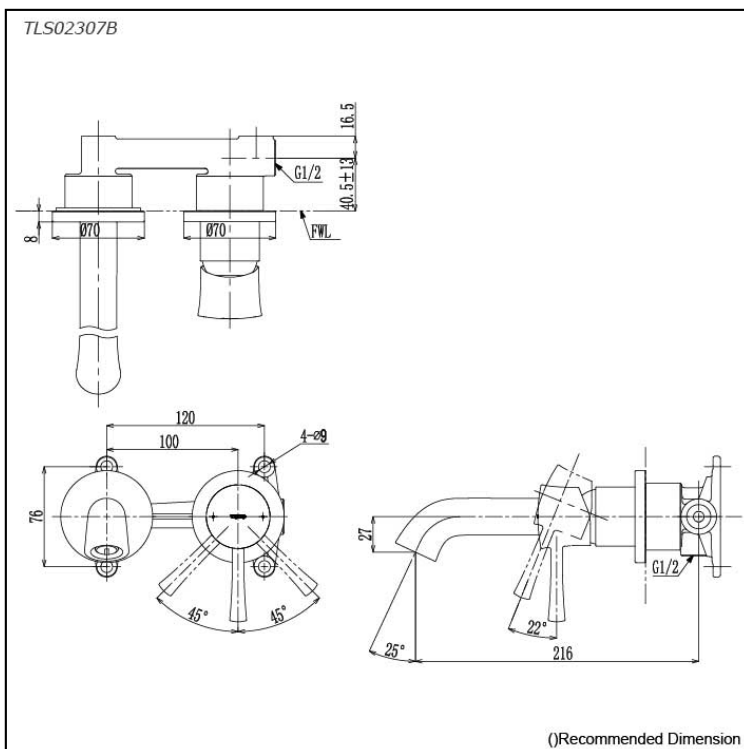

LN Series
 Wall-Mount Single Lever Lavatory Faucet
 (Short Spout) (w/o Pop-up Waste)

Features

- Experience the perfect blend of modern design and nostalgic charm, where contemporary style meets timeless sophistication.
- High corrosion resistance plating.
- TOTO original cartridge for smooth control

Specifications

Finish: Chrome
 Material: Brass
 Water Pressure: 0.05MPa~1.0MPa

Parts description

- **TLS02307B**
 Wall-Mount Single Lever Lavatory Faucet
 (Short Spout) w/o waste fitting

Flow Rate

TLS02307B