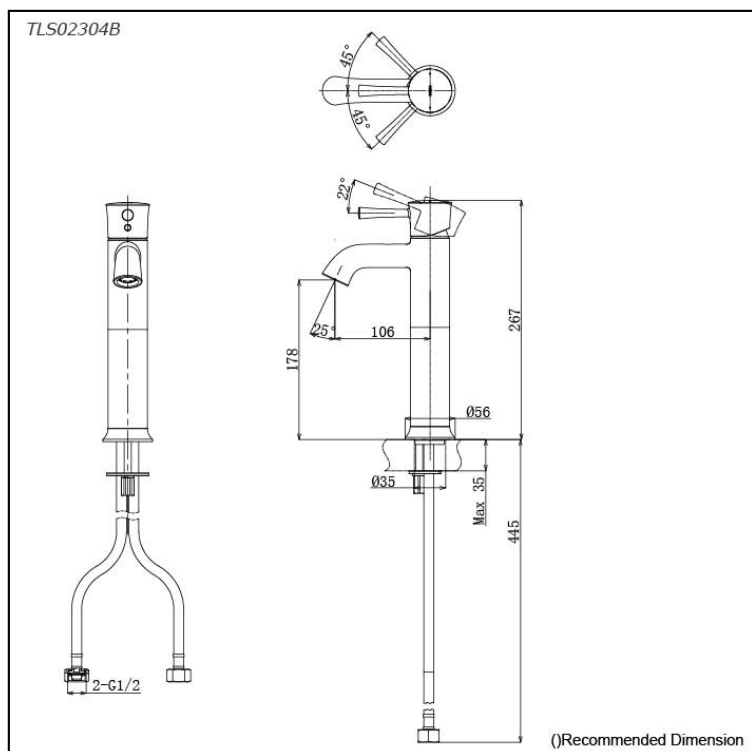

LN Series
Single Lever Lavatory Faucet
(Semi-tall Vessel)
(w/o Pop-up Waste)

Features

- Experience the perfect blend of modern design and nostalgic charm, where contemporary style meets timeless sophistication.
- High corrosion resistance plating.
- TOTO original cartridge for smooth control

Specifications

Finish: Chrome
Material: Brass
Water Pressure: 0.05MPa~1.0MPa

Parts description

- **TLS02304B**
Single Lever Lavatory Faucet (Semi-tall Vessel) (w/o Pop-up Waste)

Flow Rate

TLS02304B