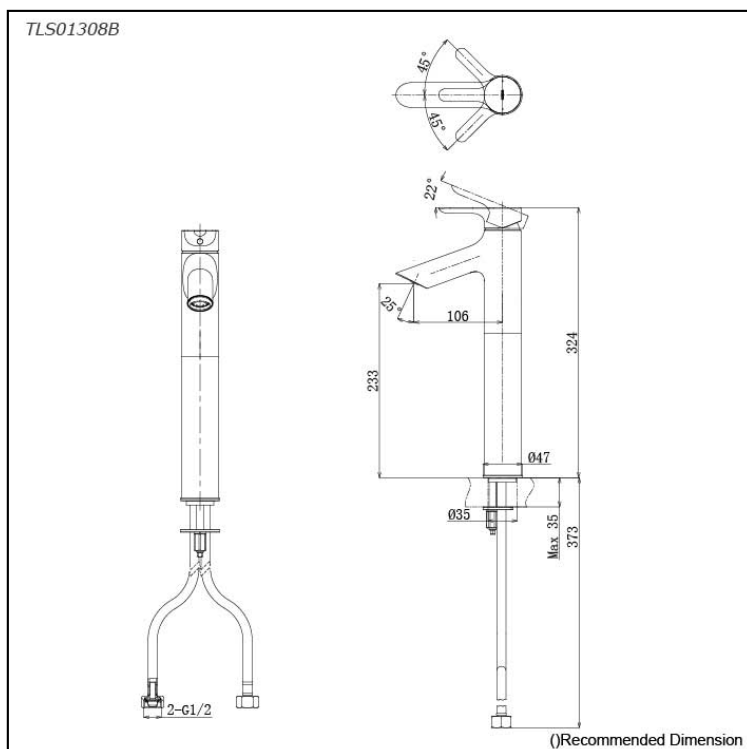

*LB Series
Single Lever Lavatory Faucet
(Tall Vessel)
(w/o Pop-up Waste)*

Features

- Embrace the elegance of minimalist design, where geometric shapes intertwine with organic curves, creating a harmonious fusion that captivates the eye.
- High corrosion resistance plating.
- TOTO original cartridge for smooth control

Specifications

Finish: Chrome
Material: Brass
Water Pressure: 0.05MPa~1.0MPa

Parts description

- **TLS01308B**
Single Lever Lavatory Faucet (Tall Vessel)
(w/o Pop-up Waste)

Flow Rate

TLS01308B