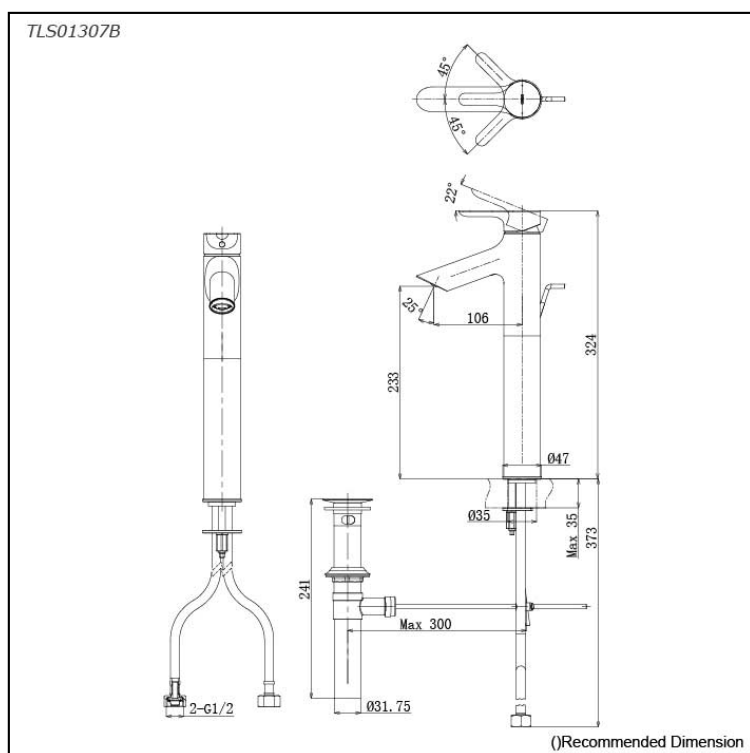

*LB Series
Single Lever Lavatory Faucet
(Tall Vessel)
(w/ Pop-up Waste)*

Features

- Embrace the elegance of minimalist design, where geometric shapes intertwine with organic curves, creating a harmonious fusion that captivates the eye.
- High corrosion resistance plating.
- TOTO original cartridge for smooth control

Specifications

Finish: Chrome
Material: Brass
Water Pressure: 0.05MPa~1.0MPa

Parts description

- **TLS01307B**
Single Lever Lavatory Faucet (Tall Vessel)
(w/ Pop-up Waste)

Flow Rate

TLS01307B