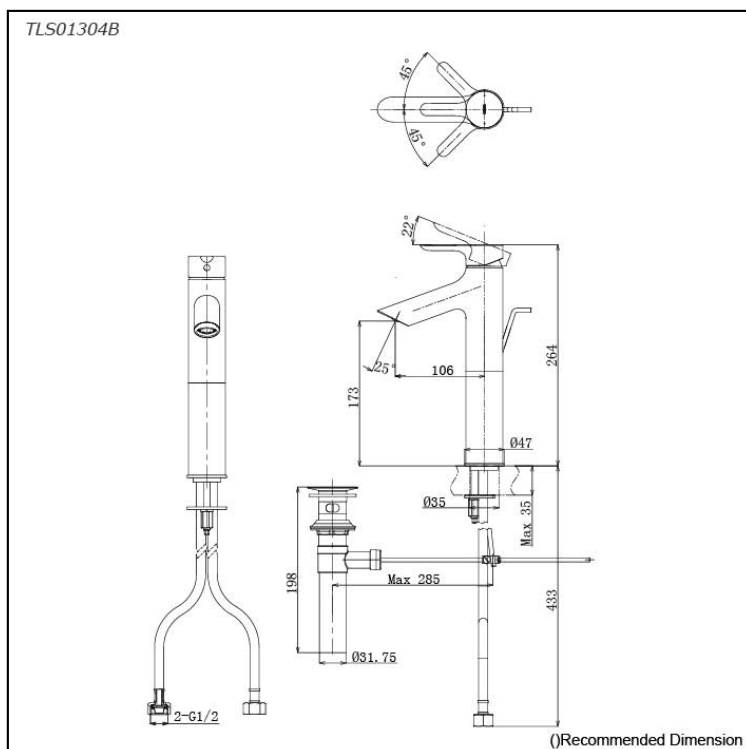

*LB Series
Single Lever Lavatory Faucet
(Semi-tall Vessel)
(w/ Pop-up Waste)*

Features

- Embrace the elegance of minimalist design, where geometric shapes intertwine with organic curves, creating a harmonious fusion that captivates the eye.
- High corrosion resistance plating.
- TOTO original cartridge for smooth control

Specifications

Finish: Chrome
Material: Brass
Water Pressure: 0.05MPa~1.0MPa

Parts description

- **TLS01304B**
Single Lever Lavatory Faucet (w/ Pop-up Waste)

Flow Rate

TLS01304B