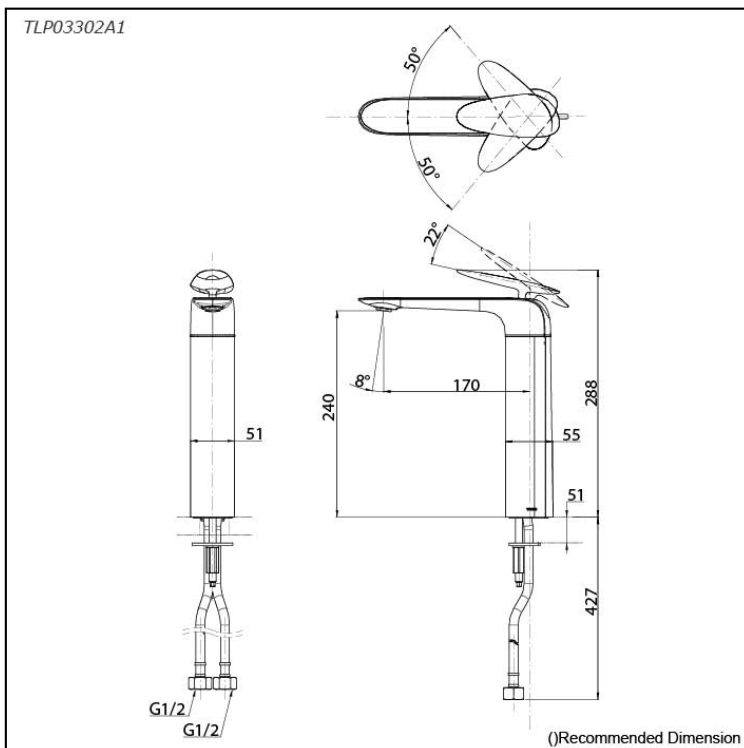

### Specifications

Material: Stainless Steel

Water Pressure: 0.05MPa~1.0MPa

### Parts description

- **TLP03302A1**  
Single Lever Lavatory Faucet  
(w/o Pop-up Waste)

reddot award 2019  
winner