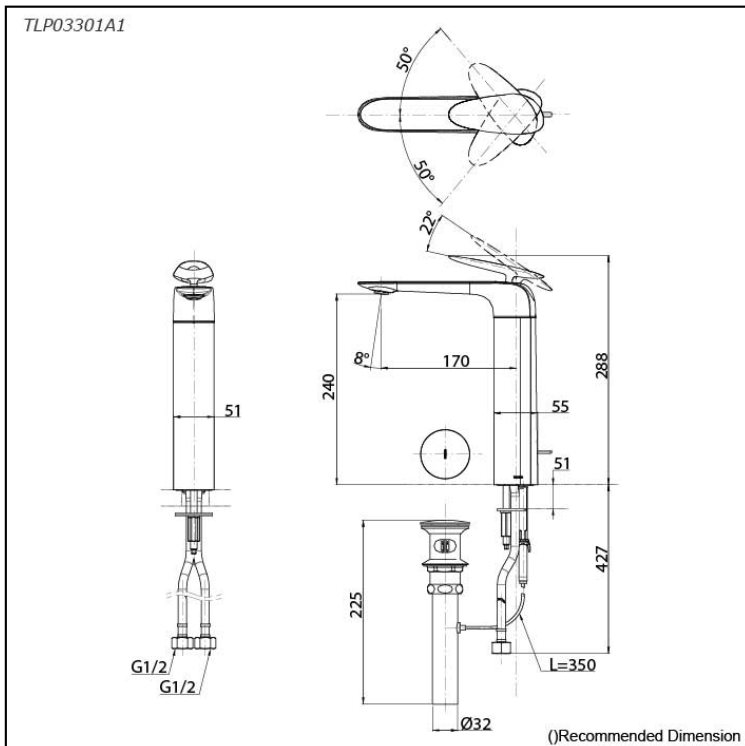

### Specifications

Material: Stainless Steel

Water Pressure: 0.05MPa~1.0MPa

### Parts description

- **TLP03301A1**  
Single Lever Lavatory Faucet  
(w/ Pop-up Waste)

reddot award 2019  
winner

### Flow Rate

TLP03301A1