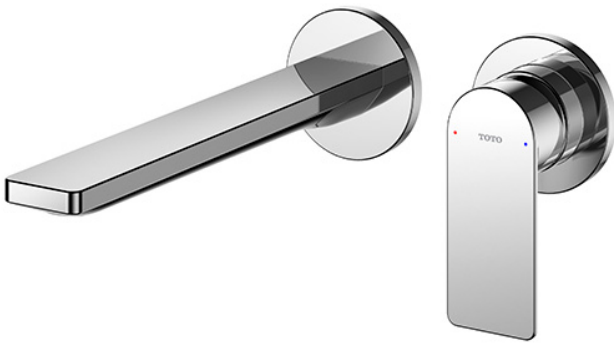

GT Series
Wall-Mount Single Lever Lavatory Faucet
(Long Spout) (w/o Pop-up Waste)

Features

- Curved edges give a sense of softness, allowing for it to be easily matched with a wide range of bathroom fixtures.
- Long-lasting Comfort: COMFORT GLIDE for Smooth Operation with TOTO's Original Cartridge.
- PVD finishes offer beauty and strength, enriching your bathroom with vibrant color.

Specifications

Material: Brass

Water Pressure: 0.05MPa~1.0MPa

Parts description

Concealed Mixing Valve
to be purchased separately

- **TLG13308A**
Wall Mount Single Lever Lavatory Faucet
(Long Spout) (w/o Waste Fittings)
- **TLN103G0A**
Concealed Mixing Valve