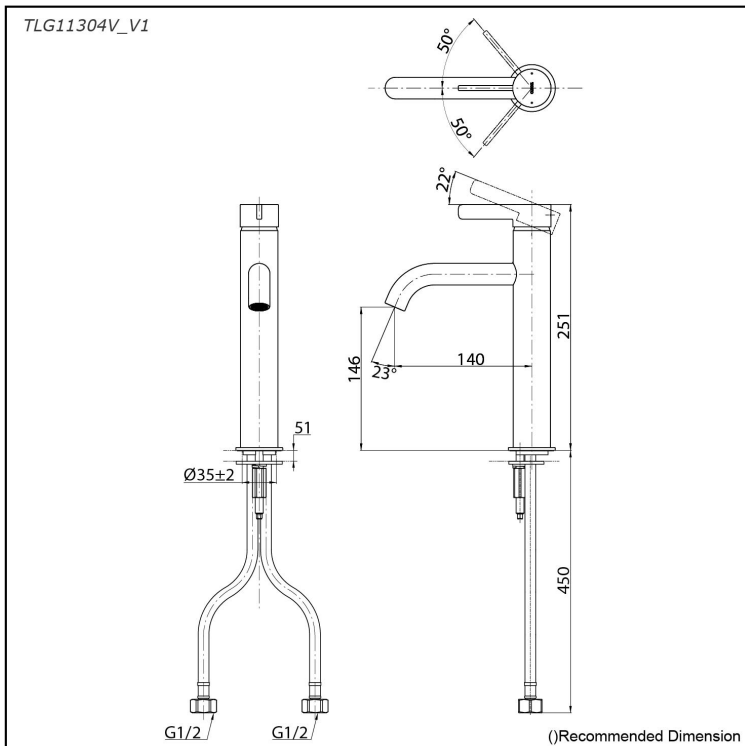

*GF Series
Single Lever Lavatory Faucet
(Semi-tall Vessel) (w/o Pop-up Waste)*

Features

- Versatile elegance, crafted with precision. Modern classic collection balances minimalist design with fine, rounded details, creating unique personality. Long handle emphasizes slimness and stability, making it seamless to any aesthetic.
- Long-lasting Comfort: COMFORT GLIDE for Smooth Operation with TOTO's Original Cartridge.

Specifications

Material: Brass
Water Pressure: 0.05MPa~1.0MPa

Parts description

- **TLG11304V_V1**
Single Lever Lavatory Faucet
(w/o Pop-up Waste)

reddot winner 2020

Flow Rate

TLG11304V_V1