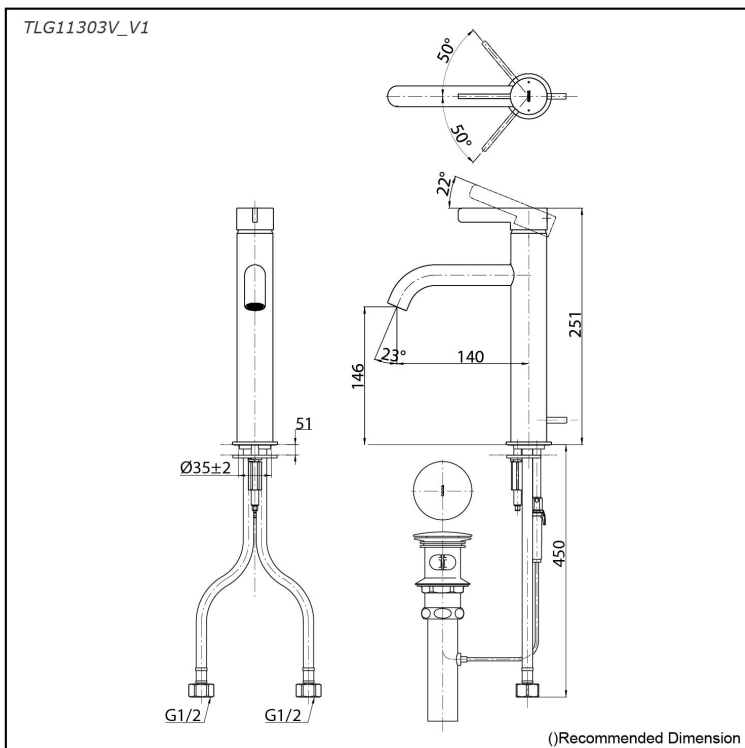

*GF Series
Single Lever Lavatory Faucet
(Semi-tall Vessel) (w/ Pop-up Waste)*

Features

- Versatile elegance, crafted with precision. Modern classic collection balances minimalist design with fine, rounded details, creating unique personality. Long handle emphasizes slimness and stability, making it seamless to any aesthetic.
- Long-lasting Comfort: COMFORT GLIDE for Smooth Operation with TOTO's Original Cartridge.

Specifications

Material: Brass
Water Pressure: 0.05MPa~1.0MPa

Parts description

- **TLG11303V_V1**
Single Lever Lavatory Faucet
(w/ Pop-up Waste)

reddot winner 2020

Flow Rate

TLG11303V_V1