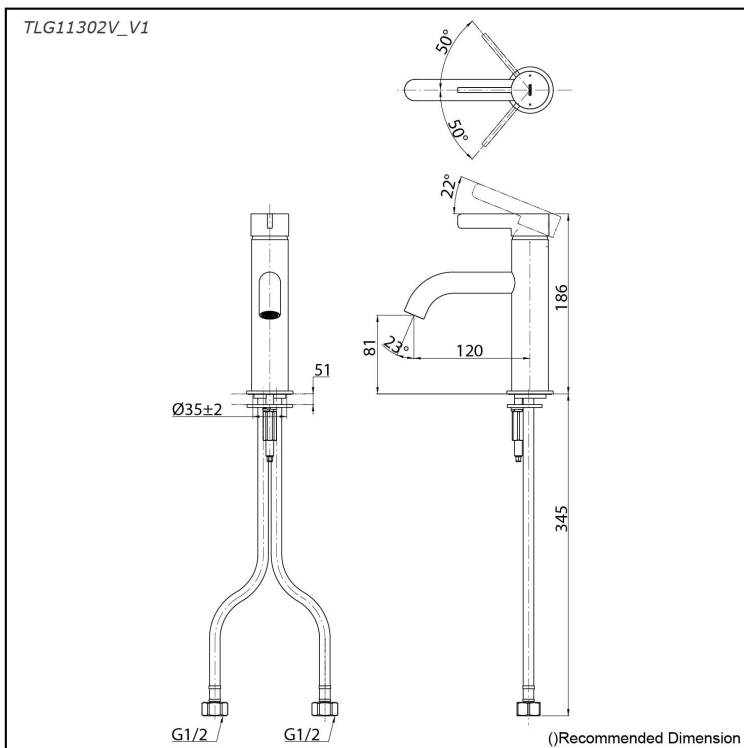

GF Series
Single Lever Lavatory Faucet
(w/o Pop-up Waste)

Features

- Versatile elegance, crafted with precision. Modern classic collection balances minimalist design with fine, rounded details, creating unique personality. Long handle emphasizes slimness and stability, making it seamless to any aesthetic.
- Long-lasting Comfort: COMFORT GLIDE for Smooth Operation with TOTO's Original Cartridge.

Specifications

Material: Brass
Water Pressure: 0.05MPa~1.0MPa

Parts description

- **TLG11302V_V1**
Single Lever Lavatory Faucet
(w/o Pop-up Waste)

reddot winner 2020

Flow Rate

TLG11302V_V1