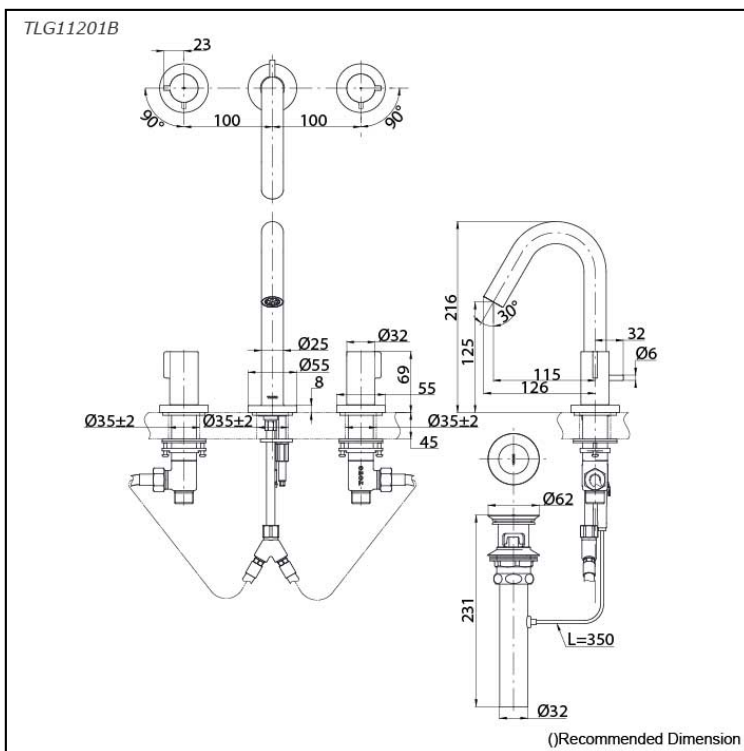

*GF Series
2 Handle Lavatory Faucet
(3-Holes) (w/ Pop-up Waste)*

Features

- Versatile elegance, crafted with precision. Modern classic collection balances minimalist design with fine, rounded details, creating unique personality. Long handle emphasizes slimness and stability, making it seamless to any aesthetic.

Specifications

Material: Brass
Water Pressure: 0.05MPa~1.0MPa

Parts description

- **TLG11201B**
2 Handle Lavatory Faucet (3-Holes)
(w/ Pop-up Waste)

Flow Rate

TLG11201B