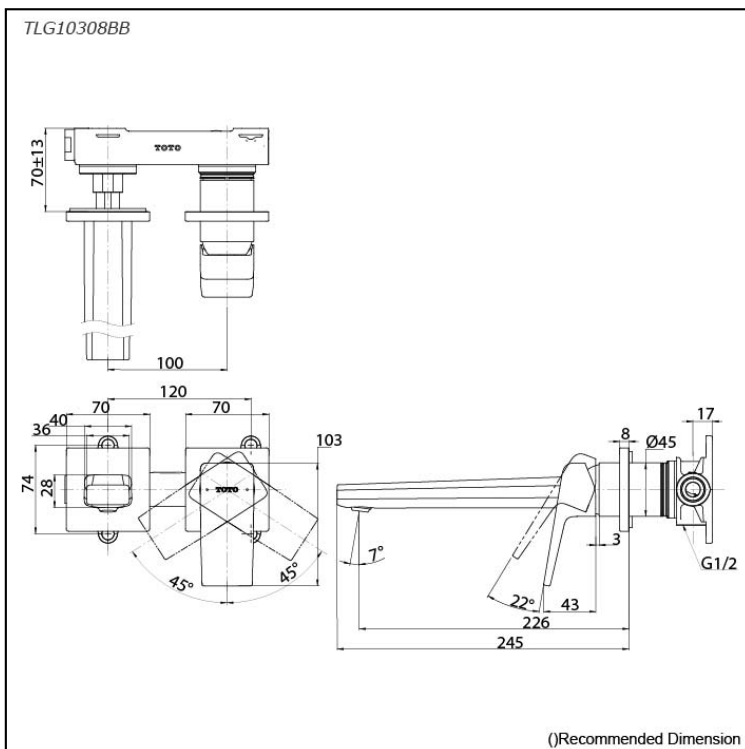

### Specifications

Material: Brass  
 Water Pressure: 0.05MPa~1.0MPa

### Parts description

- **TLG10308BB**  
 Wall Mount Single Lever Lavatory Faucet  
 (Long Spout) (w/o Waste Fittings)