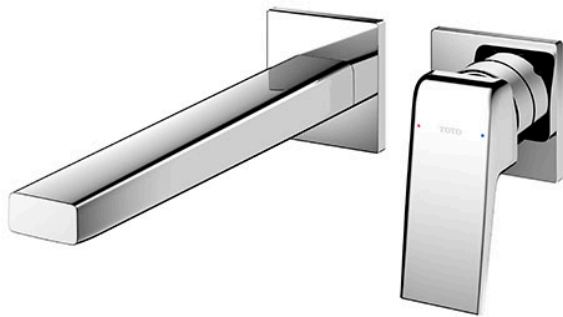

GB Series  
 Wall-Mount Single Lever Lavatory Faucet  
 (Long Spout) (w/o Pop-up Waste)

### Features

- Bring tranquility to your bathroom with this modern collection. Its slim, square design and beveled edges add sophistication. Gentle edge lines, reminiscent of handcraft, bring personal warmth, making your space feel uniquely peaceful.
- Long-lasting Comfort: COMFORT GLIDE for Smooth Operation with TOTO's Original Cartridge.

### Specifications

Material: Brass  
 Water Pressure: 0.05MPa~1.0MPa

### Parts description

- **TLG10308BB**  
 Wall Mount Single Lever Lavatory Faucet  
 (Long Spout) (w/o Waste Fittings)