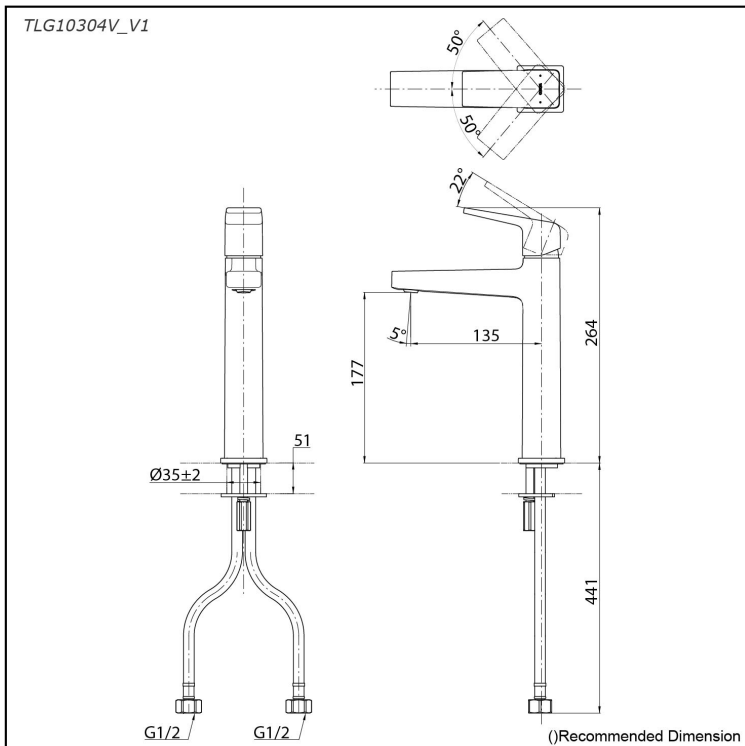

### Specifications

Material: Brass  
Water Pressure: 0.05MPa~1.0MPa

### Parts description

- **TLG10304V\_V1**  
Single Lever Lavatory Faucet  
(w/o Pop-up Waste)

reddot winner 2020

### Flow Rate

TLG10304V\_V1