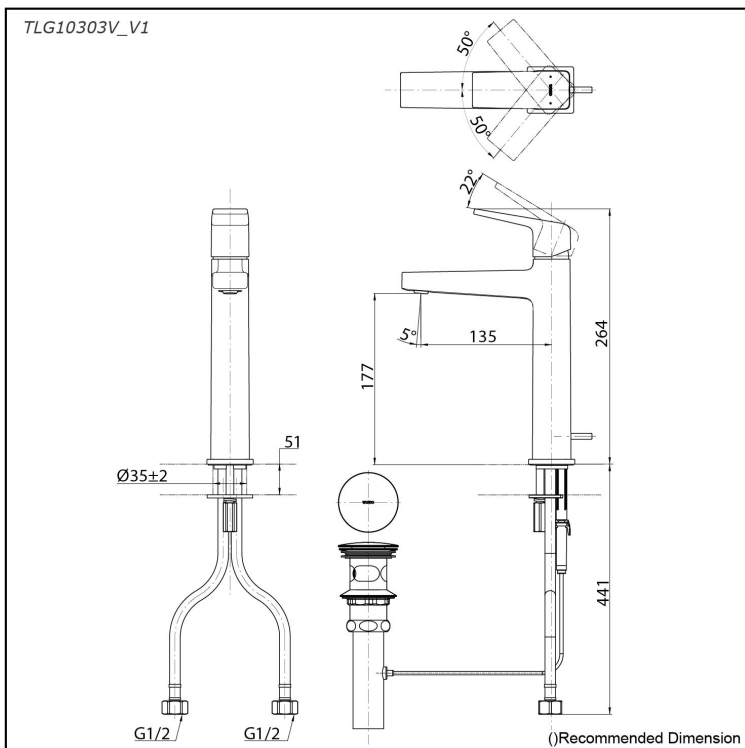

*GB Series
Single Lever Lavatory Faucet
(Semi-tall Vessel) (w/ Pop-up Waste)*

Features

- Bring tranquility to your bathroom with this modern collection. Its slim, square design and beveled edges add sophistication. Gentle edge lines, reminiscent of handcraft, bring personal warmth, making your space feel uniquely peaceful.
- Long-lasting Comfort: COMFORT GLIDE for Smooth Operation with TOTO's Original Cartridge.

Specifications

Material: Brass
Water Pressure: 0.05MPa~1.0MPa

Parts description

- **TLG10303V_V1**
Single Lever Lavatory Faucet
(w/ Pop-up Waste)

reddot winner 2020

Flow Rate

TLG10303V_V1