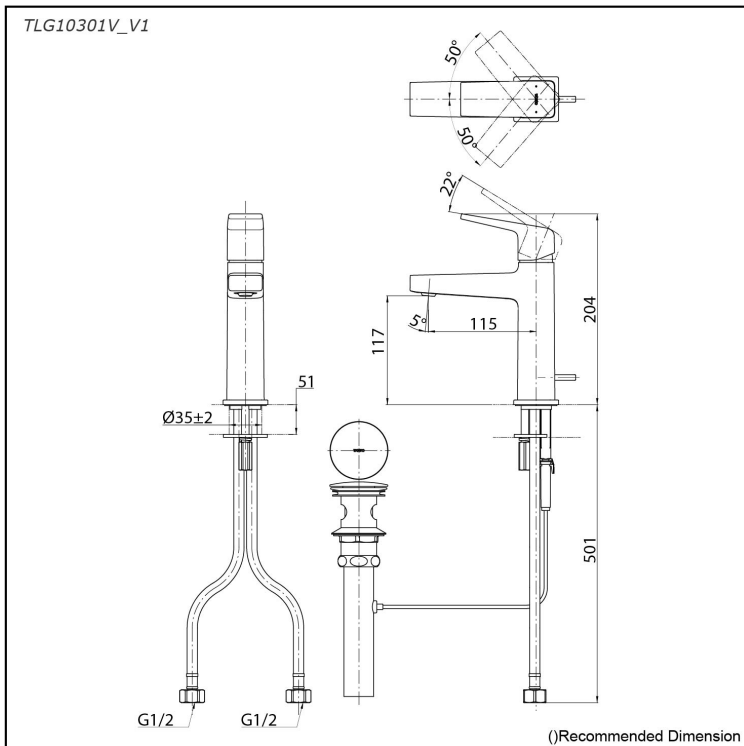

### Specifications

Material: Brass  
Water Pressure: 0.05MPa~1.0MPa

### Parts description

- **TLG10301V\_V1**  
Single Lever Lavatory Faucet  
(w/ Pop-up Waste)

reddot winner 2020

### Flow Rate

TLG10301V\_V1