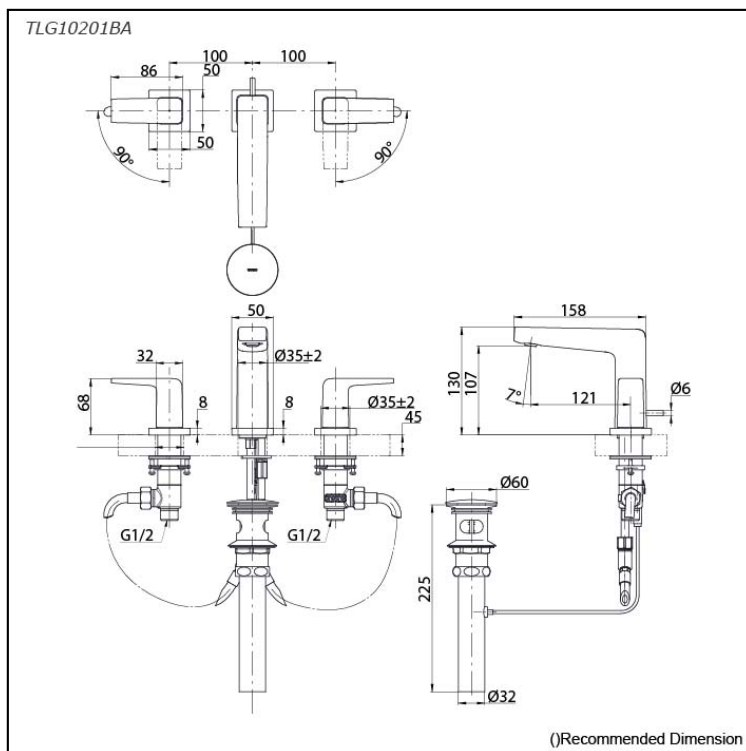

*GB Series
2 Handle Lavatory Faucet
(3-Holes) (w/ Pop-up Waste)*

Features

- Bring tranquility to your bathroom with this modern collection. Its slim, square design and beveled edges add sophistication. Gentle edge lines, reminiscent of handcraft, bring personal warmth, making your space feel uniquely peaceful.

Specifications

Material: Brass

Water Pressure: 0.05MPa~1.0MPa

Parts description

- TLG10201BA**
2 Handle Lavatory Faucet (3-Holes)
(w/ Pop-up Waste)

Flow Rate