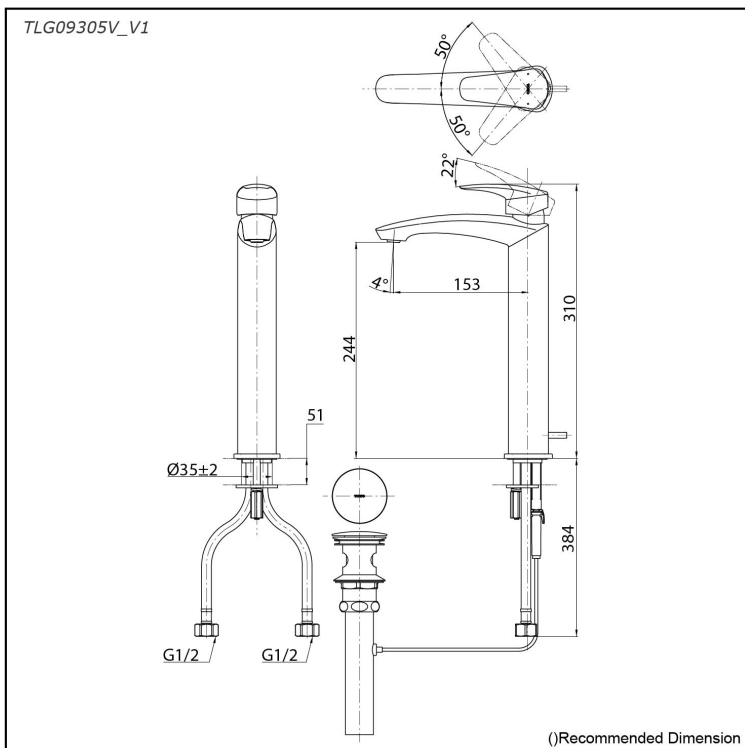

GM Series
Single Lever Lavatory Faucet
(Tall Vessel) (w/ Pop-up Waste)

Features

- Elevate your space with sacred elegance, transforming its ambiance. Inspired by the Torii Gate, this faucet's arched spout and columnar body represent a transition. Its versatile design, with highlighted edges, brings stately volume and a tranquil feel.
- Long-lasting Comfort: COMFORT GLIDE for Smooth Operation with TOTO's Original Cartridge.

Specifications

Material: Brass
Water Pressure: 0.05MPa~1.0MPa

Parts description

- **TLG09305V_V1**
Single Lever Lavatory Faucet
(w/ Pop-up Waste)

Flow Rate

TLG09305V_V1