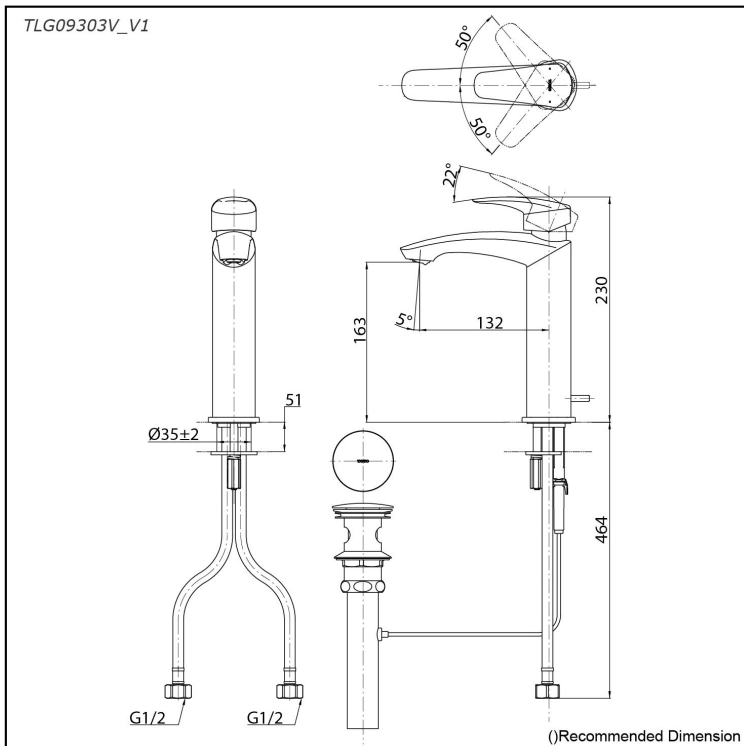

*GM Series
Single Lever Lavatory Faucet
(Semi-tall Vessel) (w/ Pop-up Waste)*

Features

- Elevate your space with sacred elegance, transforming its ambiance. Inspired by the Torii Gate, this faucet's arched spout and columnar body represent a transition. Its versatile design, with highlighted edges, brings stately volume and a tranquil feel.
- Long-lasting Comfort: COMFORT GLIDE for Smooth Operation with TOTO's Original Cartridge.

Specifications

Material: Brass
Water Pressure: 0.05MPa~1.0MPa

Parts description

- **TLG09303V_V1**
Single Lever Lavatory Faucet
(w/ Pop-up Waste)

Flow Rate

TLG09303V_V1