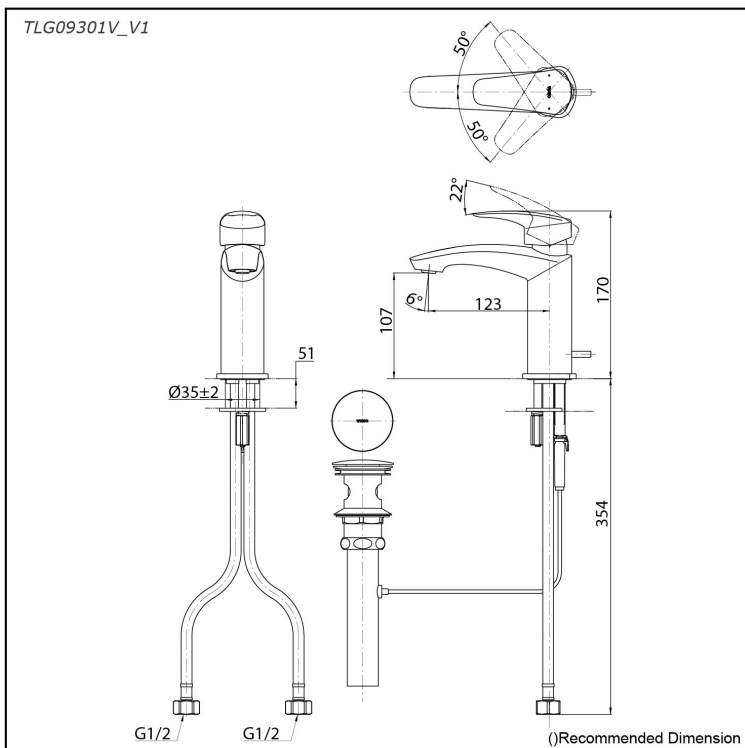

### Features

- Elevate your space with sacred elegance, transforming its ambiance. Inspired by the Torii Gate, this faucet's arched spout and columnar body represent a transition. Its versatile design, with highlighted edges, brings stately volume and a tranquil feel.
- Long-lasting Comfort: COMFORT GLIDE for Smooth Operation with TOTO's Original Cartridge.

### Specifications

Material: Brass  
Water Pressure: 0.05MPa~1.0MPa

### Parts description

- **TLG09301V\_V1**  
Single Lever Lavatory Faucet  
(w/ Pop-up Waste)