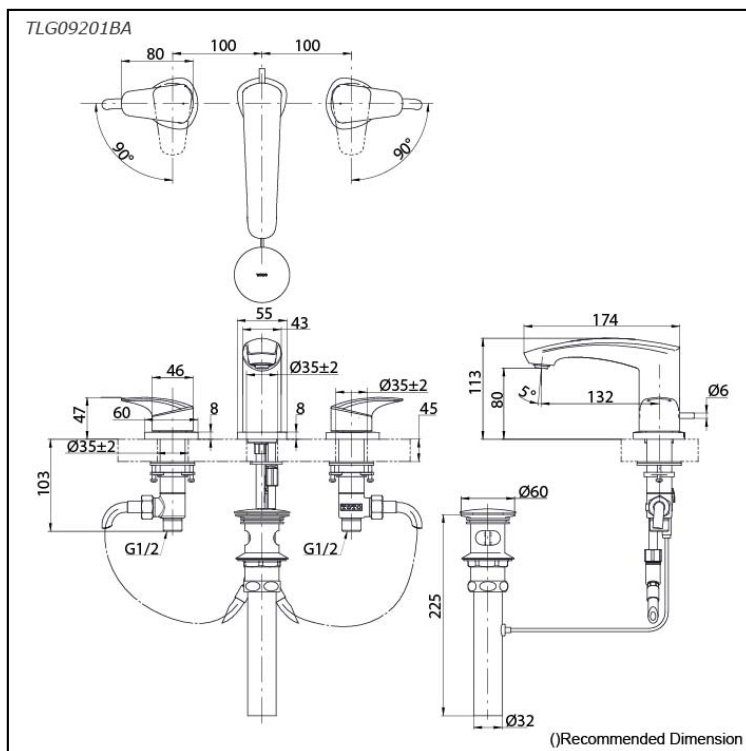

GM Series
2 Handle Lavatory Faucet
(3-Holes) (w/ Pop-up Waste)

Features

- Elevate your space with sacred elegance, transforming its ambiance. Inspired by the Torii Gate, this faucet's arched spout and columnar body represent a transition. Its versatile design, with highlighted edges, brings stately volume and a tranquil feel.

Specifications

Material: Brass
Water Pressure: 0.05MPa~1.0MPa

Parts description

- TLG09201BA**
2 Handle Lavatory Faucet (3-Holes)
(w/ Pop-up Waste)

Flow Rate