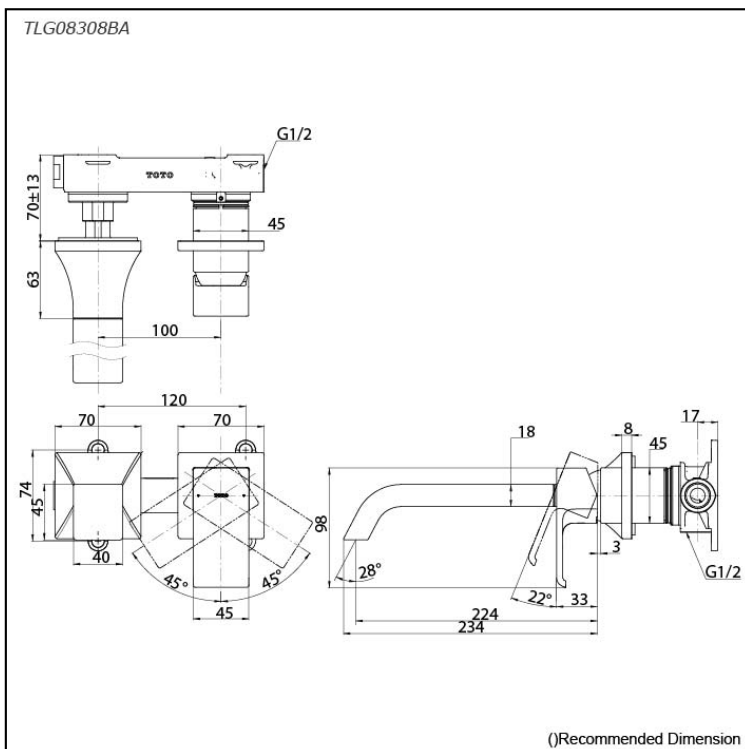

GC Series
 Wall-Mount Single Lever Lavatory Faucet
 (Long Spout) (w/o Pop-up Waste)

Features

- Discover enduring beauty in crafted modern classic faucets. Inspired by architecture and the Bonsho bell's curves, designs blend stability with modern flair. Formal elements evoke timelessness.
- Long-lasting Comfort: COMFORT GLIDE for Smooth Operation with TOTO's Original Cartridge.

Specifications

Material: Brass

Water Pressure: 0.05MPa~1.0MPa

Parts description

- **TLG08308BA**
 Wall Mount Single Lever Lavatory Faucet
 (Long Spout) (w/o Waste Fittings)

Flow Rate