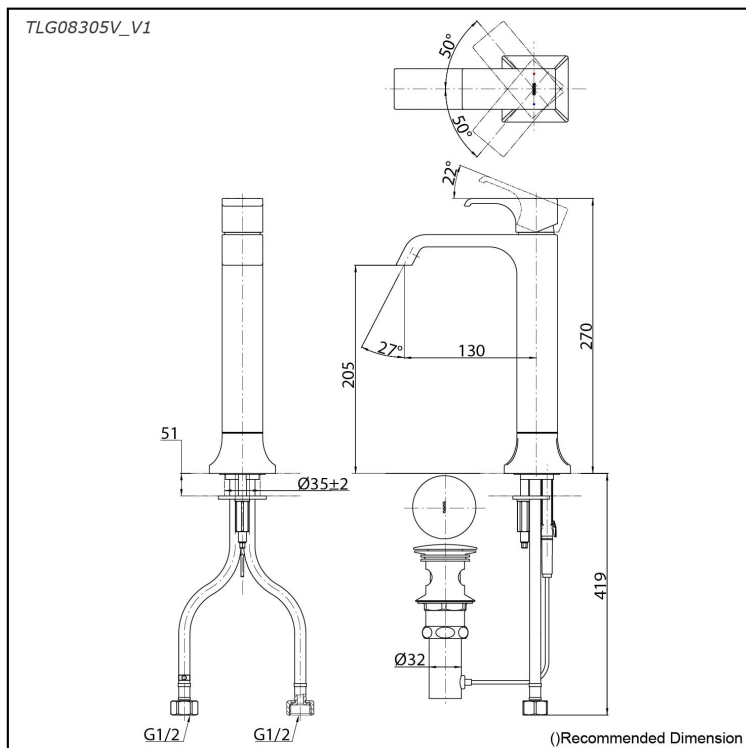

GC Series
Single Lever Lavatory Faucet
(Tall Vessel) (w/ Pop-up Waste)

Features

- Discover enduring beauty in crafted modern classic faucets. Inspired by architecture and the Bonsho bell's curves, designs blend stability with modern flair. Formal elements evoke timelessness.
- Long-lasting Comfort: COMFORT GLIDE for Smooth Operation with TOTO's Original Cartridge.

Specifications

Material: Brass

Water Pressure: 0.05MPa~1.0MPa

Parts description

- **TLG08305V_V1**
Single Lever Lavatory Faucet
(w/ Pop-up Waste)

reddot award 2019
winner

Flow Rate

TLG08305V_V1