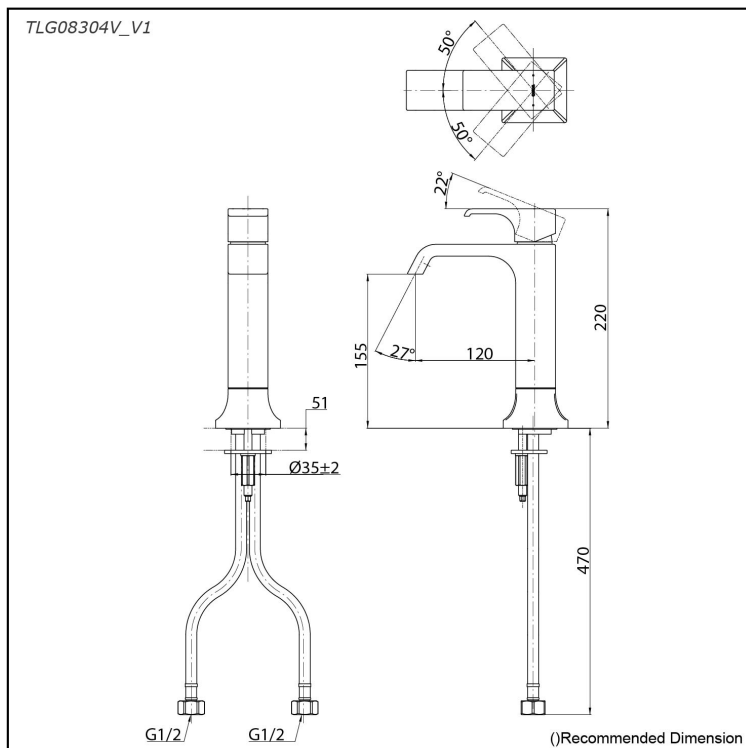

GC Series  
Single Lever Lavatory Faucet  
(Semi-tall Vessel) (w/o Pop-up Waste)

### Specifications

Material: Brass

Water Pressure: 0.05MPa~1.0MPa

### Parts description

- **TLG08304V\_V1**  
Single Lever Lavatory Faucet  
(w/o Pop-up Waste)

reddot award 2019  
winner

### Flow Rate

TLG08304V\_V1