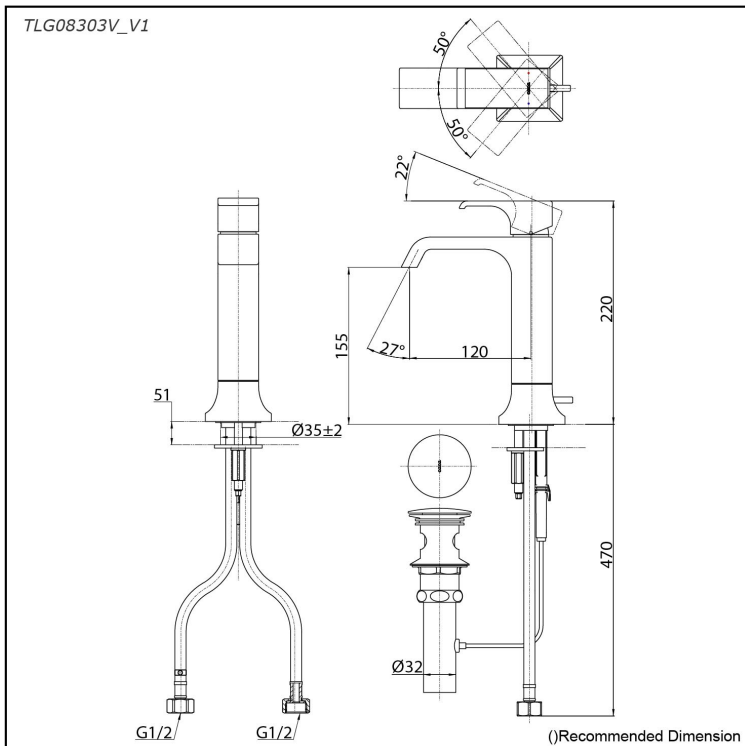

GC Series
Single Lever Lavatory Faucet
(Semi-tall Vessel) (w/ Pop-up Waste)

Features

- Discover enduring beauty in crafted modern classic faucets. Inspired by architecture and the Bonsho bell's curves, designs blend stability with modern flair. Formal elements evoke timelessness.
- Long-lasting Comfort: COMFORT GLIDE for Smooth Operation with TOTO's Original Cartridge.

Specifications

Material: Brass

Water Pressure: 0.05MPa~1.0MPa

Parts description

- **TLG08303V_V1**
Single Lever Lavatory Faucet
(w/ Pop-up Waste)

reddot award 2019
winner

Flow Rate

TLG08303V_V1