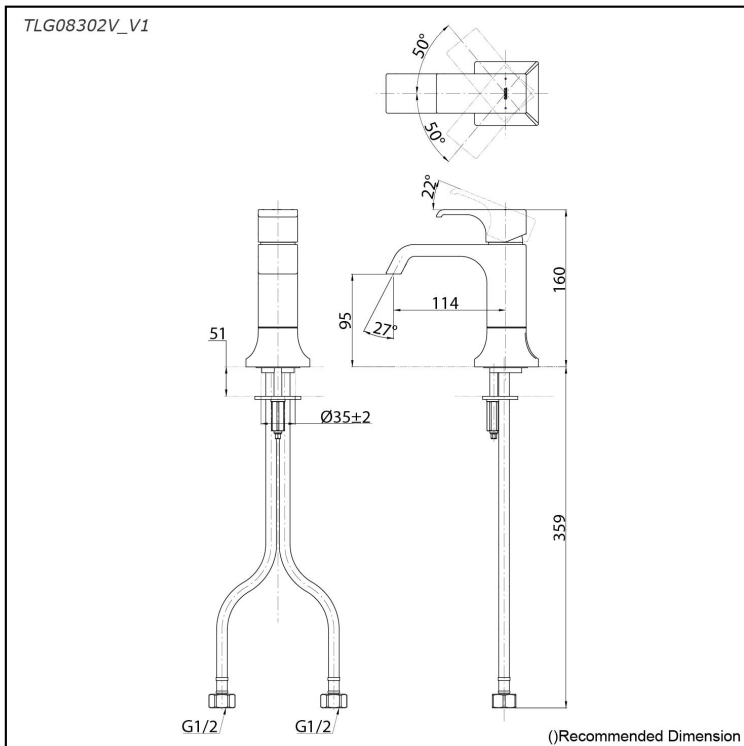

Specifications

Material: Brass

Water Pressure: 0.05MPa~1.0MPa

Parts description

- **TLG08302V_V1**
Single Lever Lavatory Faucet
(w/o Pop-up Waste)

reddot award 2019
winner

Flow Rate

TLG08302V_V1