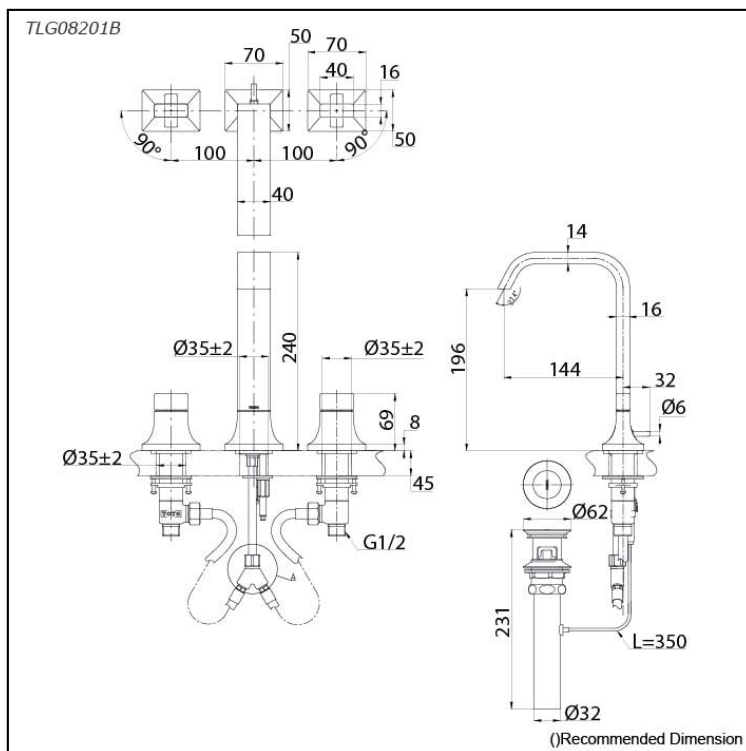

GC Series
2 Handle Lavatory Faucet
(3-Holes) (w/ Pop-up Waste)

Features

- Discover enduring beauty in crafted modern classic faucets. Inspired by architecture and the Bonsho bell's curves, designs blend stability with modern flair. Formal elements evoke timelessness.

Specifications

Material: Brass

Water Pressure: 0.05MPa~1.0MPa

Parts description

- TLG08201B**
2 Handle Lavatory Faucet (3-Holes)
(w/ Pop-up Waste)

Flow Rate

TLG08201B