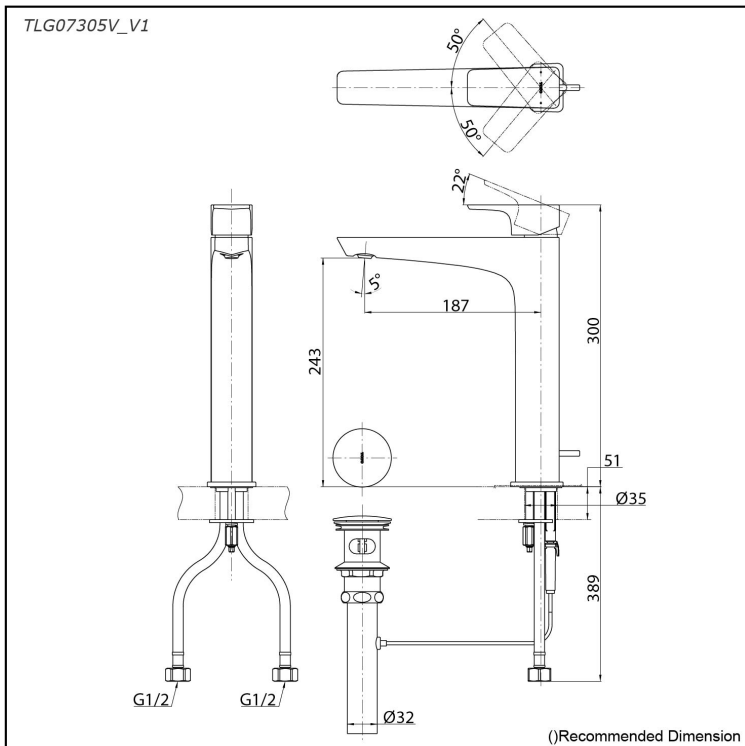

### Specifications

Material: Brass  
Water Pressure: 0.05MPa~1.0MPa

### Parts description

- **TLG07305V\_V1**  
Single Lever Lavatory Faucet  
(w/ Pop-up Waste)

reddot award 2019  
winner