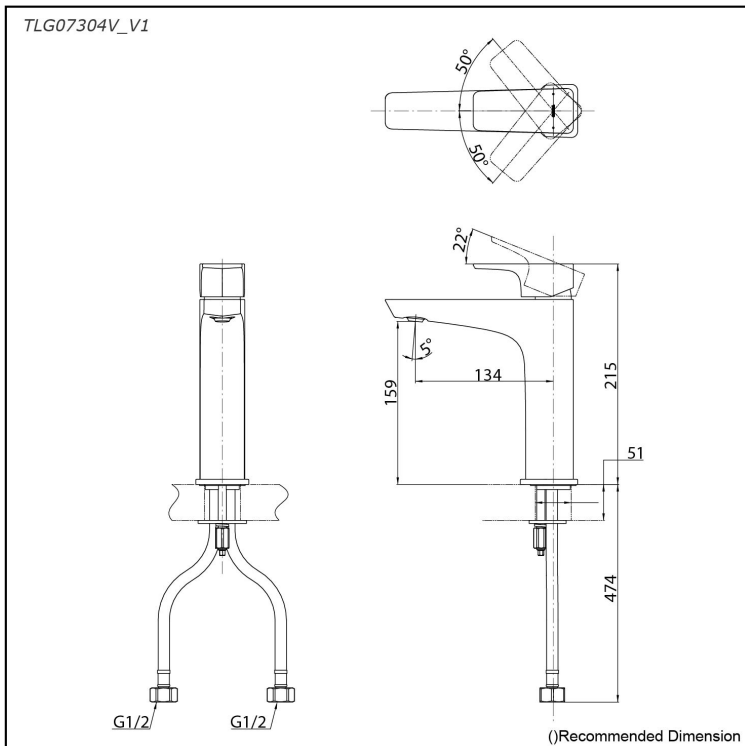

### Specifications

Material: Brass  
Water Pressure: 0.05MPa~1.0MPa

### Parts description

- **TLG07304V\_V1**  
Single Lever Lavatory Faucet  
(w/o Pop-up Waste)

reddot award 2019  
winner