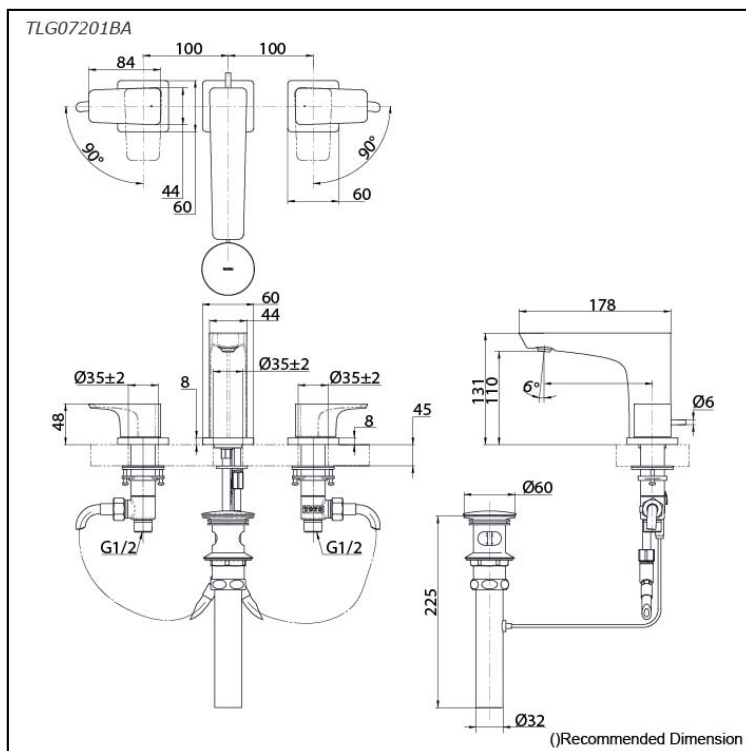

GE Series
2 Handle Lavatory Faucet
(3-Holes) (w/ Pop-up Waste)

Features

- GE's series redefines modern design. A V-shaped edge generates captivating multi-sided reflections, complemented by sleek, refined edges. The five-sided mirror reflection adds a contemporary touch, offering a unique visual experience.

Specifications

Material: Brass

Water Pressure: 0.05MPa~1.0MPa

Parts description

- **TLG07201BA**
2 Handle Lavatory Faucet (3-Holes)
(w/ Pop-up Waste)

Flow Rate