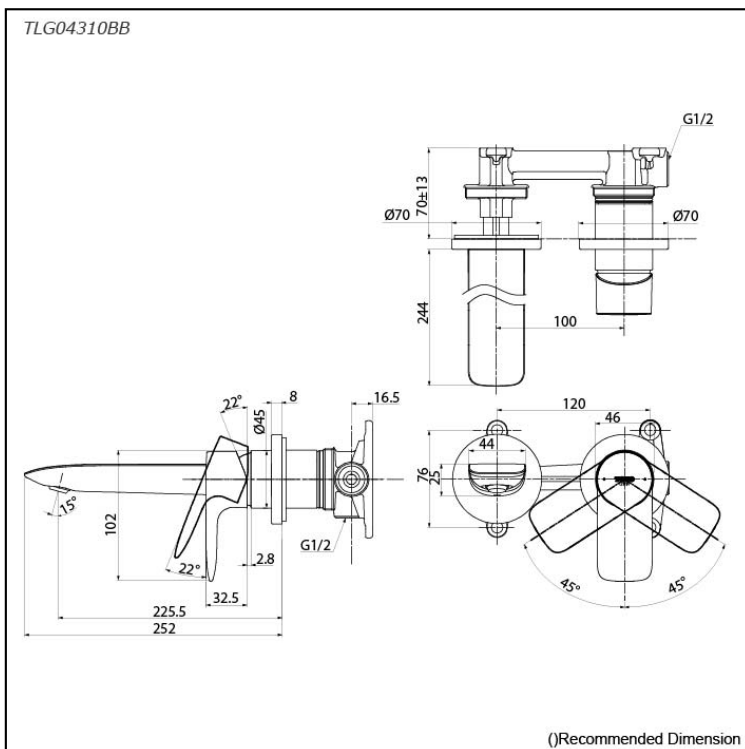

GA Series
 Wall-Mount Single Lever Lavatory Faucet
 (Long Spout) (w/o Pop-up Waste)

Features

- Refined elegance, versatile design. Experience the perfect balance of curves and edges in this faucet series. Simple yet sophisticated, its design complements a wide range of interiors, bringing a unique ambiance to any space.
- Long-lasting Comfort: COMFORT GLIDE for Smooth Operation with TOTO's Original Cartridge.

Specifications

Material: Brass
 Water Pressure: 0.05MPa~1.0MPa

Parts description

- **TLG04310BB**
 Wall-Mount Single Lever Lavatory Faucet
 (Long Spout) (w/o) waste fitting

Flow Rate