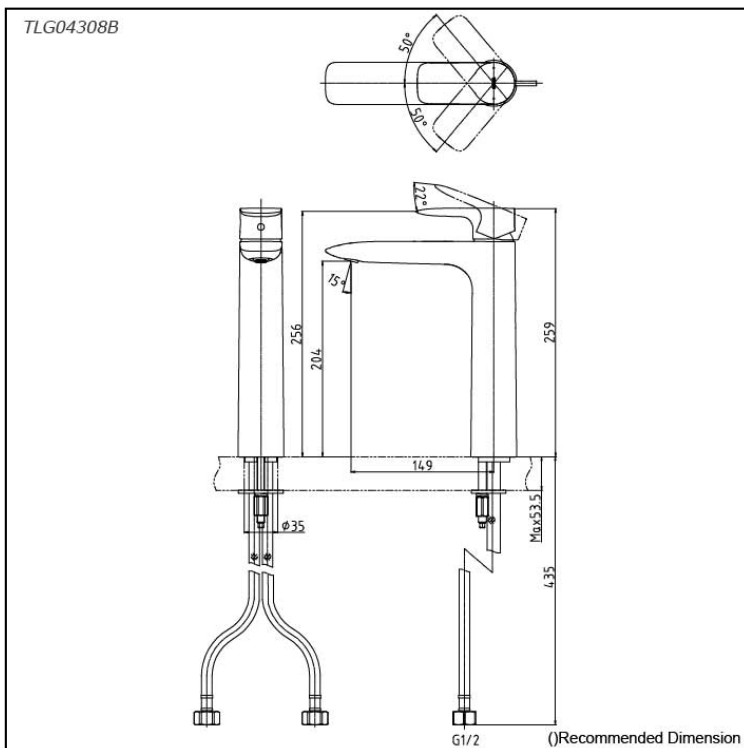

### Specifications

Material: Brass  
Water Pressure: 0.05MPa~1.0MPa

### Parts description

- **TLG04308B**  
Single Lever Lavatory Faucet (Tall Vessel) (w/o Pop-up Waste)

reddot award 2018  
winner

### Flow Rate

TLG04308B