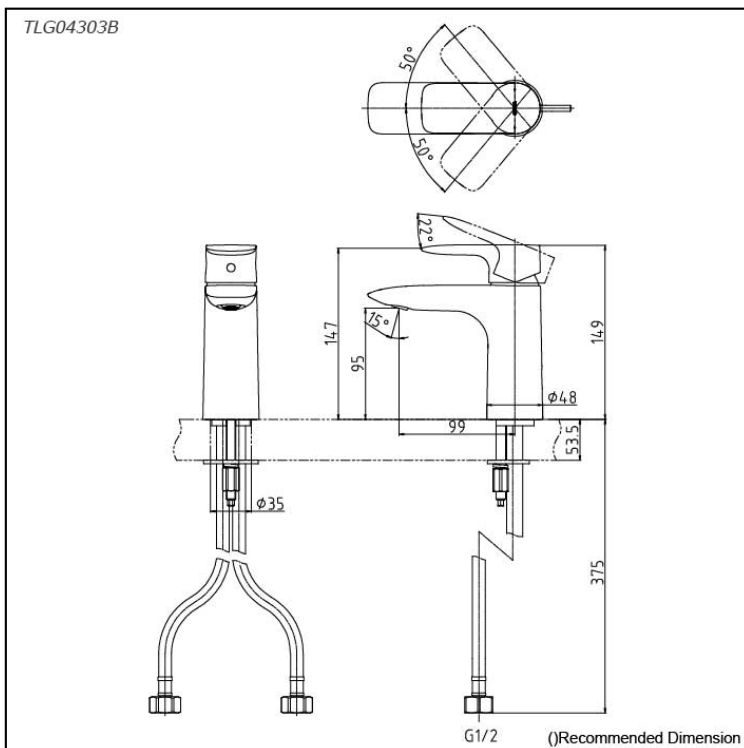

### Specifications

Material: Brass  
Water Pressure: 0.05MPa~1.0MPa

### Parts description

- **TLG04303B**  
Single Lever Lavatory Faucet (w/o pop-up waste)

reddot award 2018  
winner