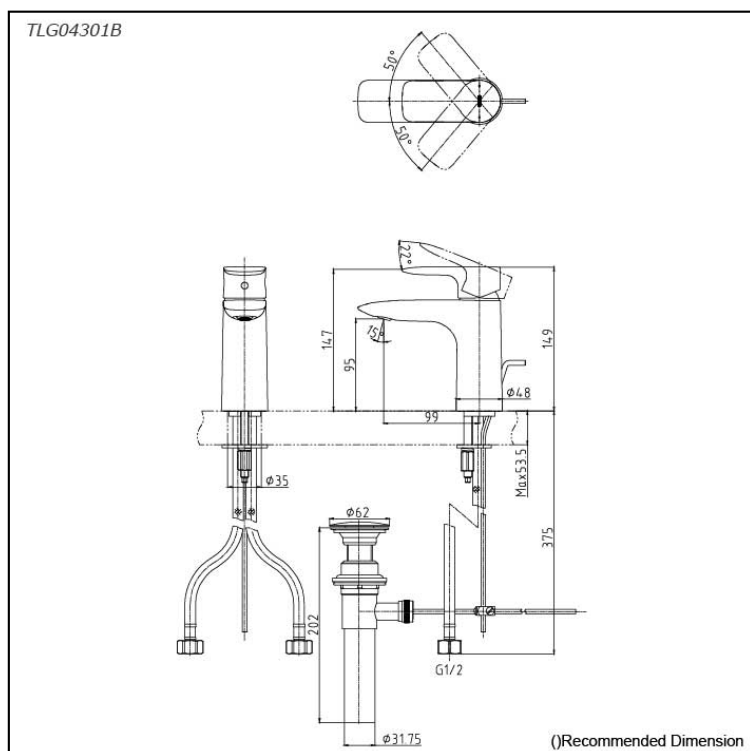

Specifications

Material: Brass
Water Pressure: 0.05MPa~1.0MPa

Parts description

- **TLG04301B**
Single Lever Lavatory Faucet (w/ Pop-up Waste)

reddot award 2018
winner

Flow Rate

TLG04301B