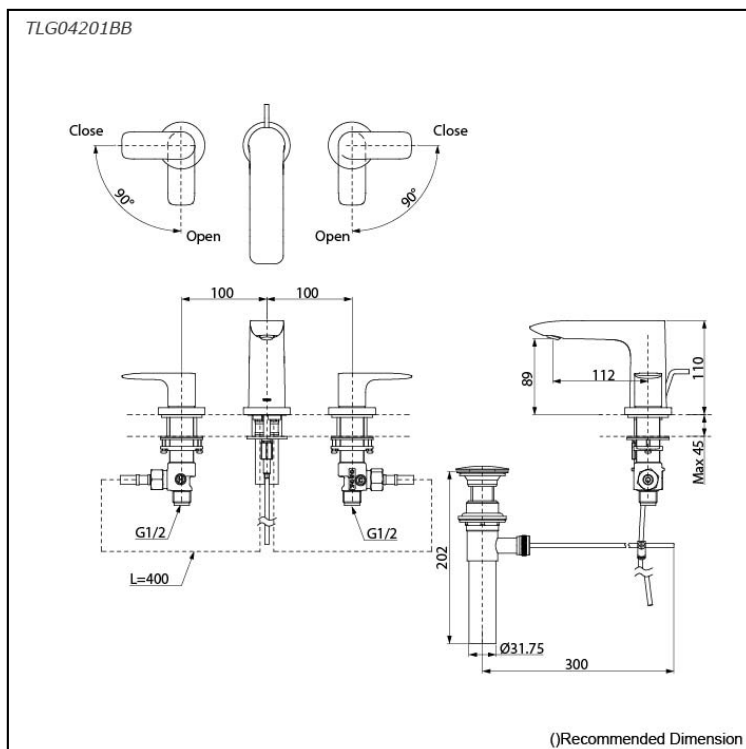

GA Series
2 Handle Lavatory Faucet
(3-Holes) (w/ Pop-up Waste)

Features

- Refined elegance, versatile design. Experience the perfect balance of curves and edges in this faucet series. Simple yet sophisticated, its design complements a wide range of interiors, bringing a unique ambiance to any space.

Specifications

Material: Brass
Water Pressure: 0.05MPa~1.0MPa

Parts description

- TLG04201BB**
2 Handle Lavatory Faucet (3 holes) (w/ pop-up waste)

Flow Rate