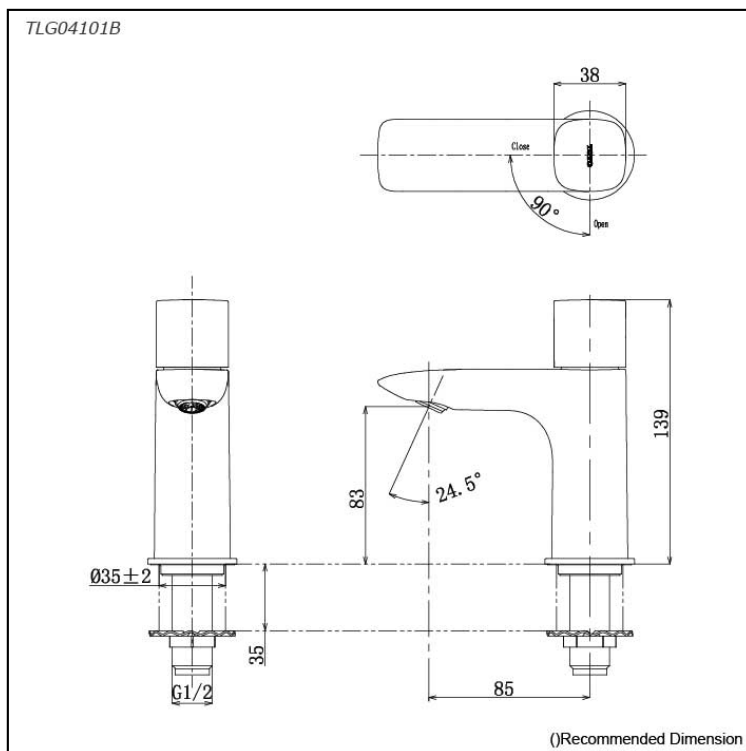

GA Series
Single Lever Lavatory Faucet
(Cold Water Only)

Features

- Refined elegance, versatile design. Experience the perfect balance of curves and edges in this faucet series. Simple yet sophisticated, its design complements a wide range of interiors, bringing a unique ambiance to any space.

Specifications

Material: Brass
Water Pressure: 0.05MPa~1.0MPa

Parts description

- **TLG04101B**
Single Lever Lavatory Faucet (Cold Only)

Flow Rate

TLG04101B